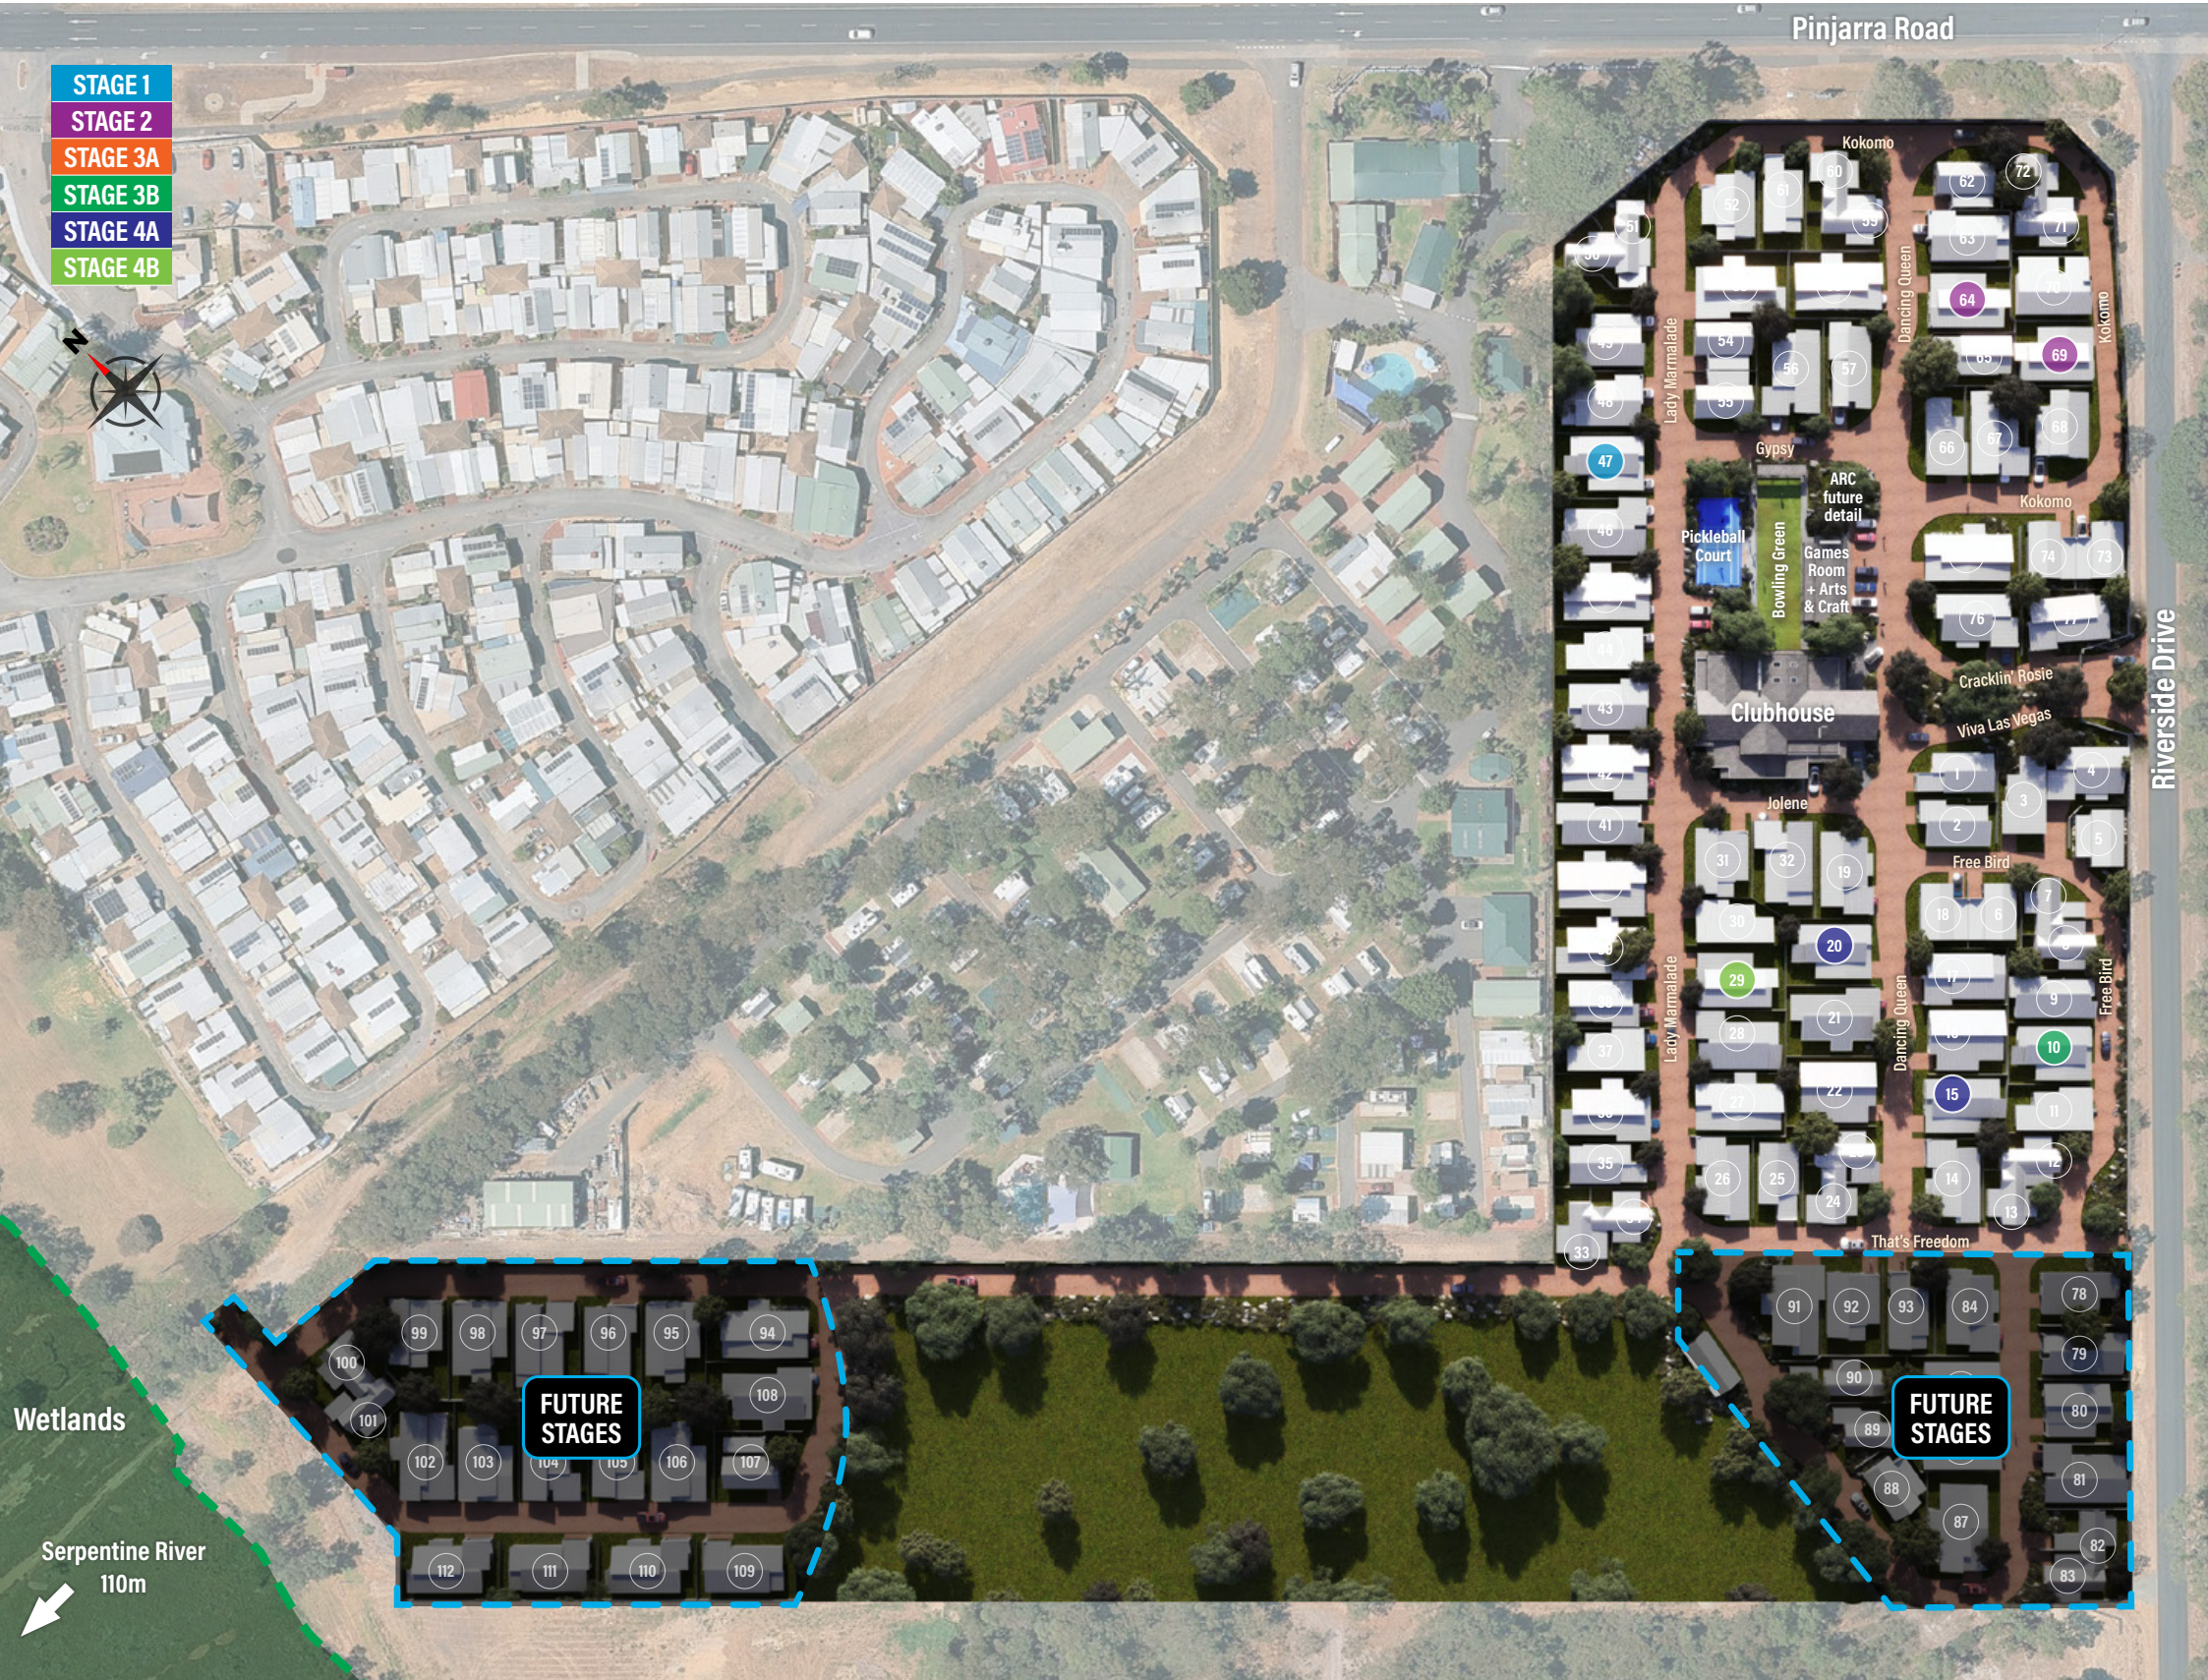

Images are for illustration purposes only and may be subject to change due to availability of materials, compliance or design considerations. Prices and home sizes are subject to change. Garage doors available on selected sites at an additional cost. Carport size and capacity may vary depending on the individual lot size.

Information correct as of April 2026.

SWEET DREAMS

Bedrooms: 3 WC: 2 Bathrooms: 1 Carparks: 2 Under roof: 147.13 m²

Download price list at mandurah.providencelifestyle.com.au

- STAGE 1
- STAGE 2
- STAGE 3A
- STAGE 3B
- STAGE 4A
- STAGE 4B

Pinjarra Road

Riverside Drive

Wetlands
Serpentine River
110m

FUTURE STAGES

FUTURE STAGES

Clubhouse

Kokomo
Dancing Queen
Lady Marmalade
Gypsy
ARC future detail
Games Room + Arts & Craft
Cracklin' Rosie
Viva Las Vegas
Free Bird
Jolene
That's Freedom

100 99 98 97 96 95 94
101 102 103 104 105 106 107
112 111 110 109

91 92 93 94
90 89 88 87
78 79 80 81 82 83

51 52 61 60 62 72
45 54 56 57 63 71
46 55 64 65 69
47 66 67 68
48 69
49 70
40 74 73
41 76 77
42 78
43 79
44 80
45 81
46 82
47 83
48 84
49 85
33 34 35 36 37 38 39 40 41 42 43 44 45 46 47 48 49 50 51 52 53 54 55 56 57 58 59 60 61 62 63 64 65 66 67 68 69 70 71 72 73 74 75 76 77 78 79