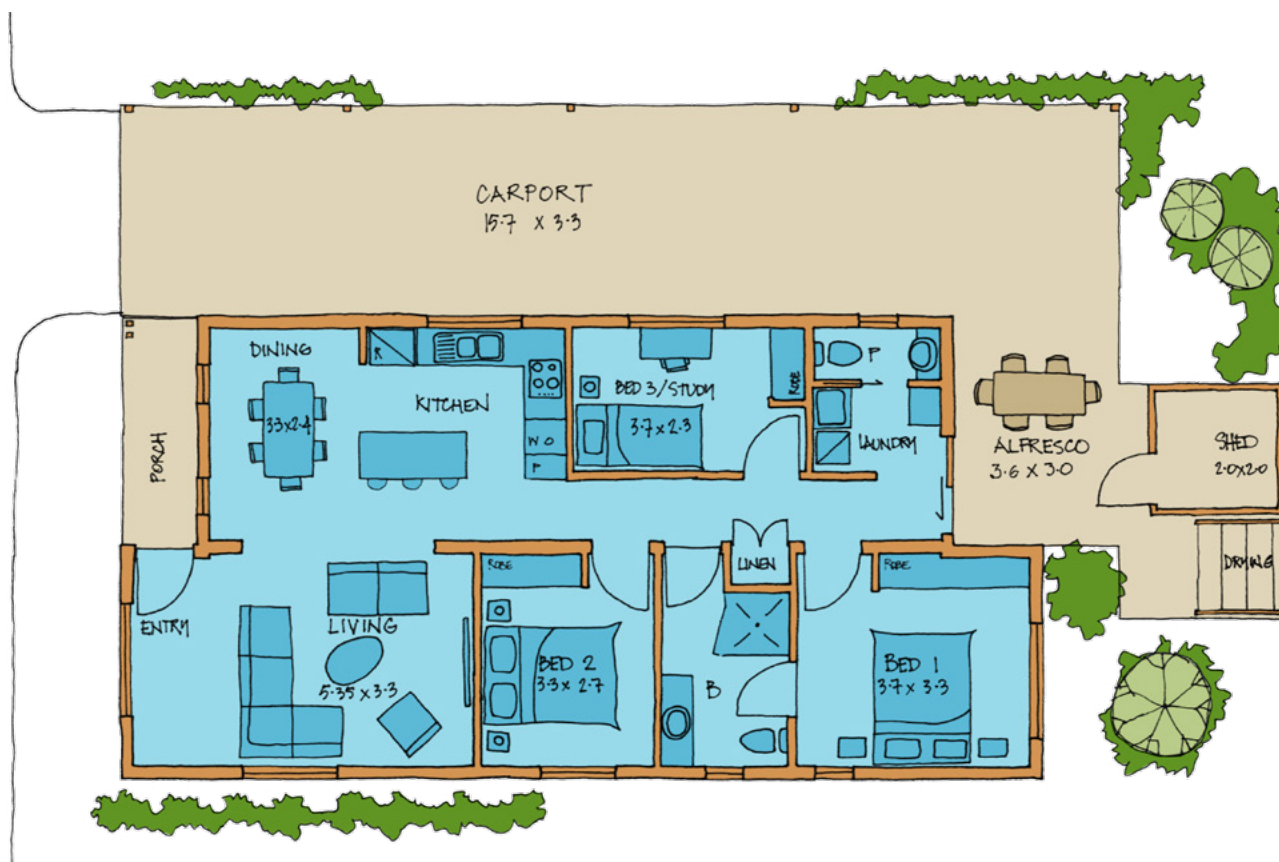

SWEET DREAMS

Bedrooms: 3 WC: 2 Bathrooms: 1 Carports: 2 Under roof: 147.13 m²

Providence Lifestyle

Mandurah Resort

Debbie Jones
Sales Consultant

T 0403 599 681 E debbie@providencelifestyle.com.au

Download price list at mandurah.providencelifestyle.com.au

Images are for illustration purposes only and may be subject to change due to availability of materials, compliance or design considerations. Prices and home sizes are subject to change. Garage doors available on selected sites at an additional cost. Carport size and capacity may vary depending on the individual lot size.

Information correct as of April 2026.

SWEET DREAMS

Bedrooms: 3 WC: 2 Bathrooms: 1 Carparks: 2 Under roof: 147.13 m²

Download price list at mandurah.providencelifestyle.com.au

- STAGE 1
- STAGE 2
- STAGE 3A
- STAGE 3B
- STAGE 4A
- STAGE 4B