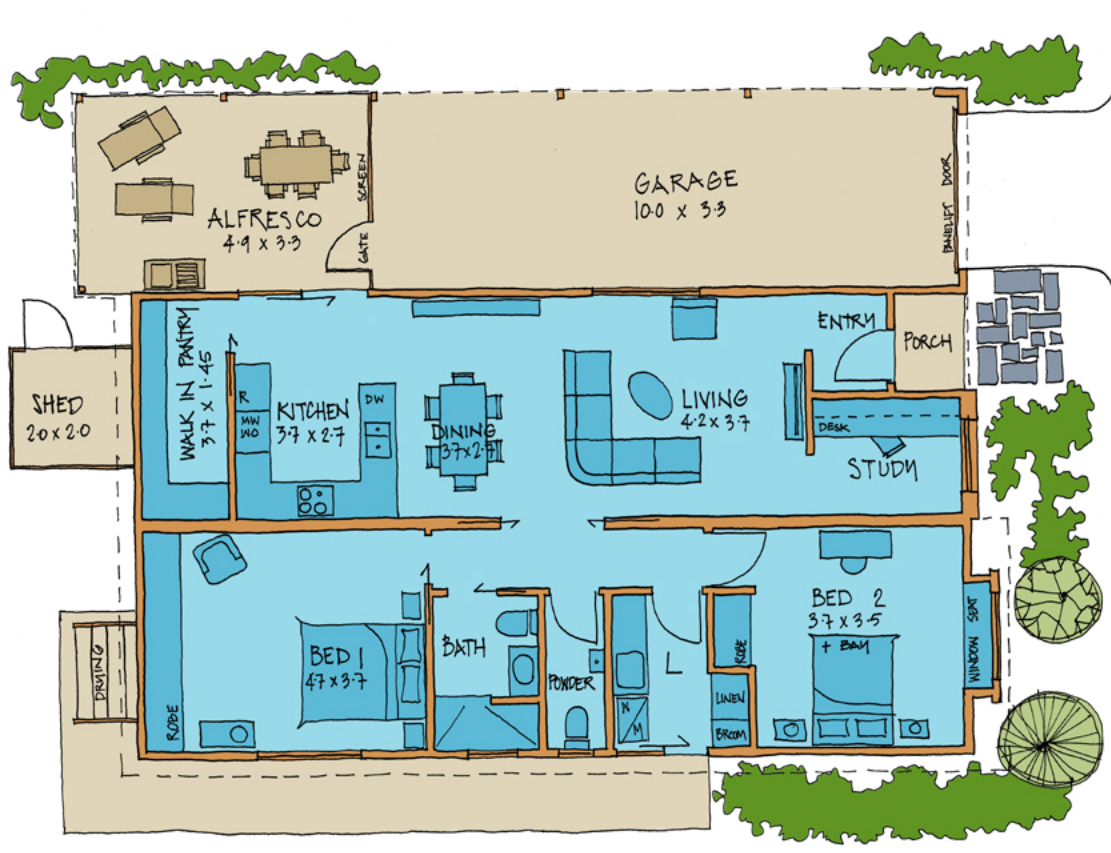

# SEVENTH HEAVEN

Bedrooms: 2 WC: 2 Bathrooms: 1 Carparks: 2 Under roof: 160.8 m<sup>2</sup>

Providence Lifestyle

Mandurah Resort

Debbie Jones  
Sales Consultant

T 0403 599 681 E [debbie@providencelifestyle.com.au](mailto:debbie@providencelifestyle.com.au)

Download price list at [mandurah.providencelifestyle.com.au](http://mandurah.providencelifestyle.com.au)

Images are for illustration purposes only and may be subject to change due to availability of materials, compliance or design considerations. Prices and home sizes are subject to change. Garage doors available on selected sites at an additional cost. Carport size and capacity may vary depending on the individual lot size.

# SEVENTH HEAVEN

Bedrooms: 2 WC: 2 Bathrooms: 1 Carparks: 2 Under roof: 160.8 m<sup>2</sup>

Providence Lifestyle

Mandurah Resort

Download price list at [mandurah.providencelifestyle.com.au](http://mandurah.providencelifestyle.com.au)