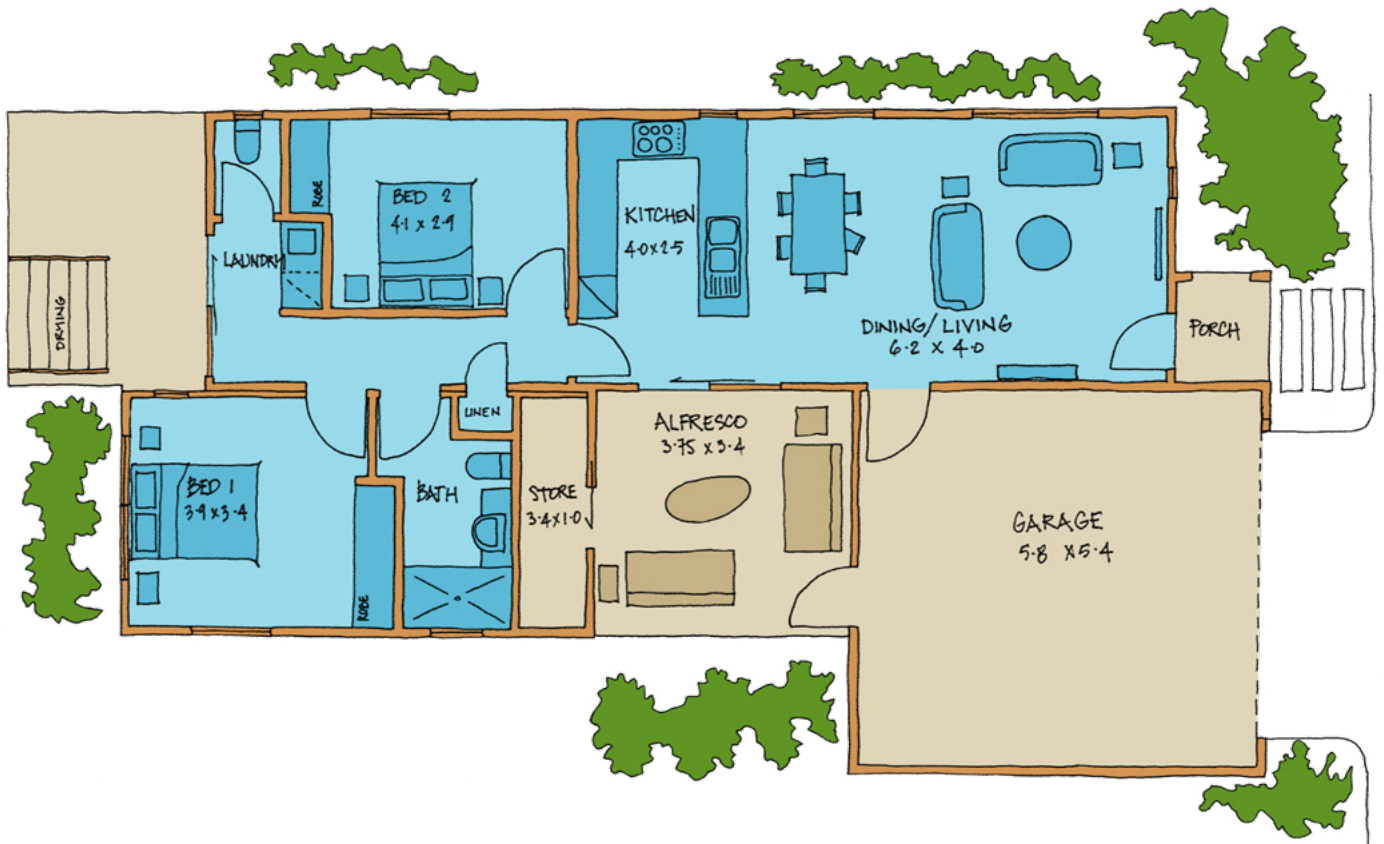

# DREAM CATCHER

Bedrooms: 2 WC: 2 Bathrooms: 1 Carparks: 2 Under roof: 132.2 m<sup>2</sup>

Providence Lifestyle  
Mandurah Resort

Debbie Jones

Sales Consultant

T 0403 599 681 E [debbie@providencelifestyle.com.au](mailto:debbie@providencelifestyle.com.au)

Download price list at [mandurah.providencelifestyle.com.au](http://mandurah.providencelifestyle.com.au)

Images are for illustration purposes only and may be subject to change due to availability of materials, compliance or design considerations. Prices and home sizes are subject to change. Garage doors available on selected sites at an additional cost. Carport size and capacity may vary depending on the individual lot size.

# DREAM CATCHER

Bedrooms: 2 WC: 2 Bathrooms: 1 Carparks: 2 Under roof: 132.2 m<sup>2</sup>

Providence Lifestyle

Mandurah Resort

Download price list at [mandurah.providencelifestyle.com.au](http://mandurah.providencelifestyle.com.au)