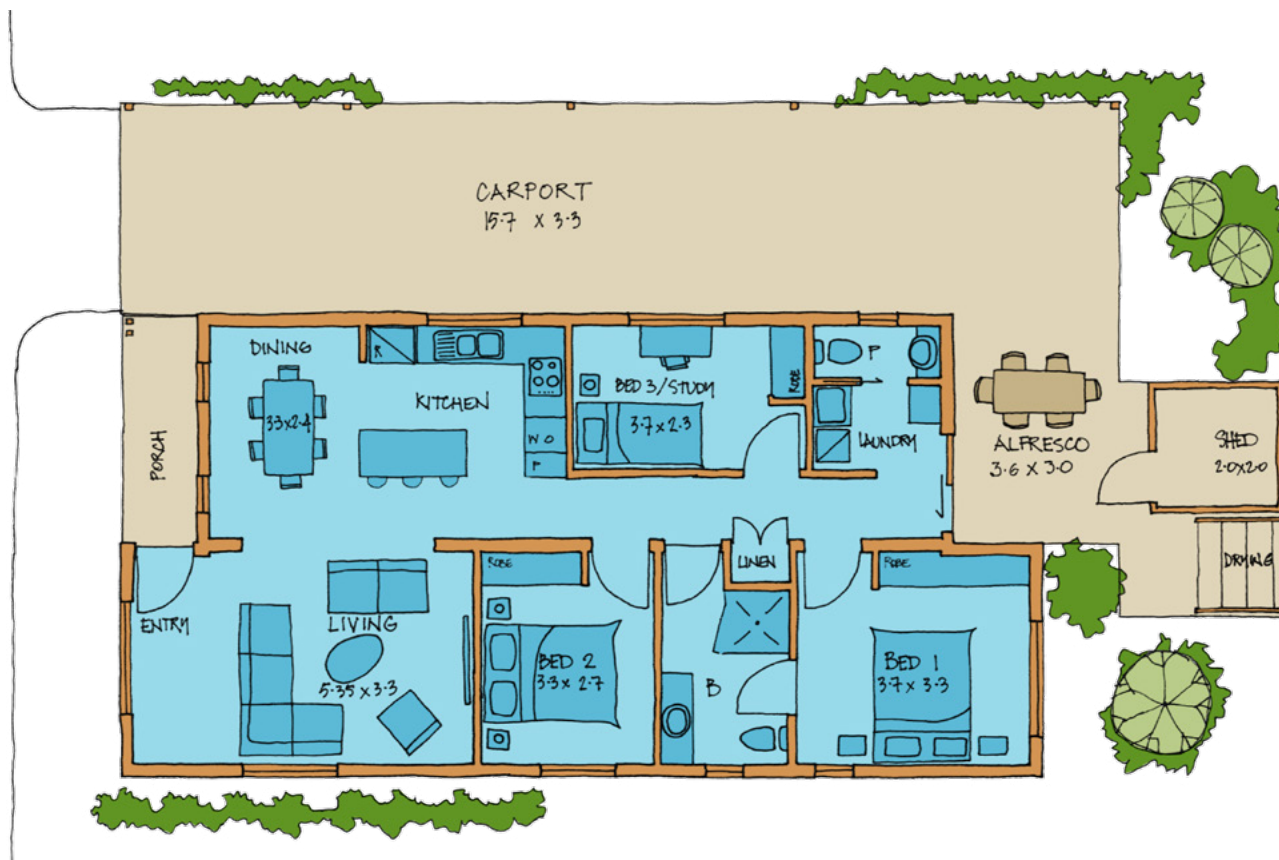

SWEET DREAMS

Bedrooms: 3 WC: 2 Bathrooms: 1 Carports: 2 House: 87 m² Total: 157.8 m²

Providence Lifestyle

Mandurah Resort

Debbie Jones
Sales Consultant

T 0403 599 681 E debbie@providencelifestyle.com.au

Download price list at mandurah.providencelifestyle.com.au

Images are for illustration purposes only and may be subject to change due to availability of materials, compliance or design considerations. Prices and lot sizes are subject to change. Garage doors available on selected sites at an additional cost. Carport size and capacity may vary depending on the individual lot size.

Information correct as of April 2026.

SWEET DREAMS

Bedrooms: 3 WC: 2 Bathrooms: 1 Carparks: 2 House: 87 m² Total: 157.8 m²

Download price list at mandurah.providencelifestyle.com.au

- STAGE 1
- STAGE 2
- STAGE 3A
- STAGE 3B
- STAGE 4A
- STAGE 4B