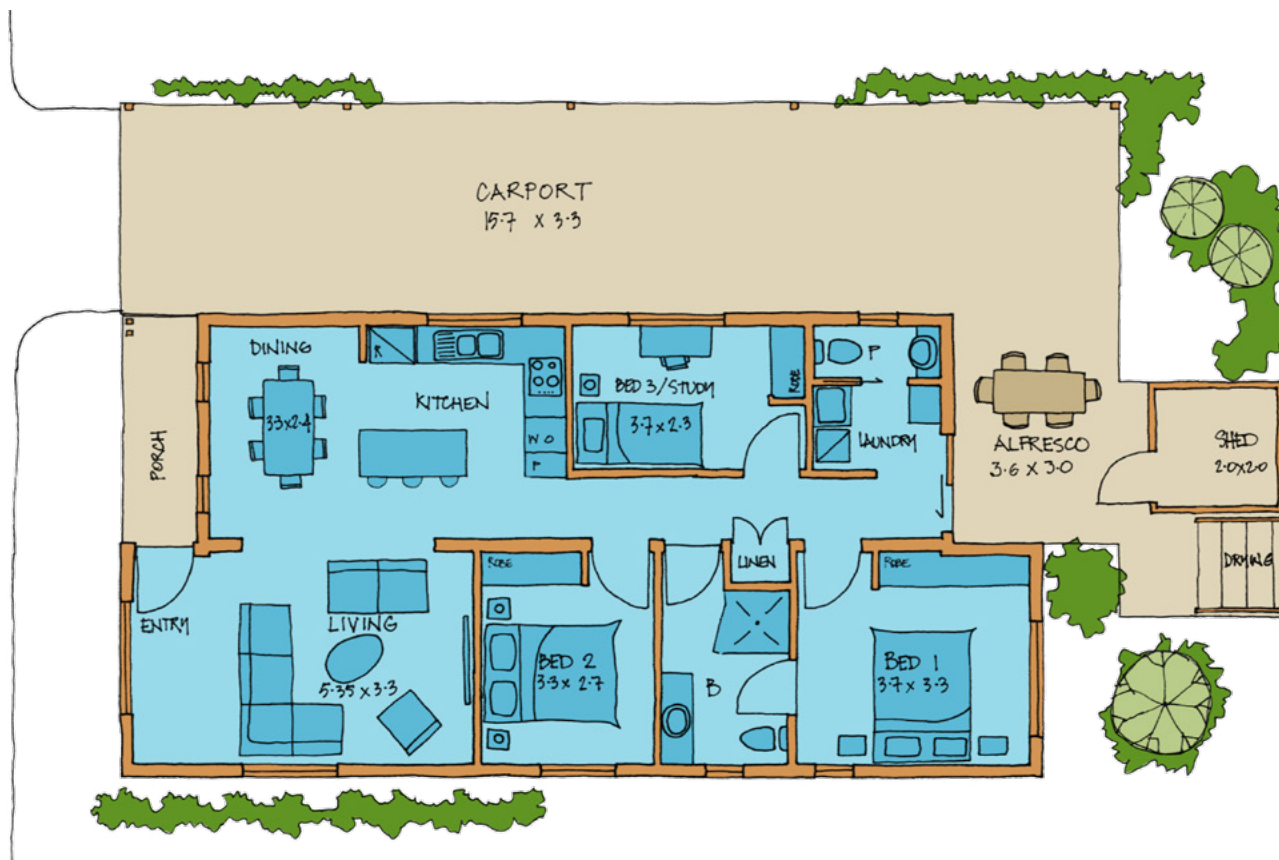

SWEET DREAMS

Bedrooms: 3 WC: 2 Bathrooms: 1 Carports: 2 House: 87 m² Total: 157.8 m²

Providence Lifestyle

Mandurah Resort

Mark Jewell

Sales Consultant for Haynes, Henley Brook & Mandurah Resorts

T 0411 497 111 E markJ@providencelifestyle.com.au

Download price list at mandurah.providencelifestyle.com.au

Images are for illustration purposes only and may be subject to change due to availability of materials, compliance or design considerations. Prices and lot sizes are subject to change. Garage doors available on selected sites at an additional cost. Carport size and capacity may vary depending on the individual lot size.

Information correct as of February 2025.

SWEET DREAMS

Bedrooms: 3 WC: 2 Bathrooms: 1 Carparks: 2 House: 87 m² Total: 157.8 m²

Download price list at mandurah.providencelifestyle.com.au