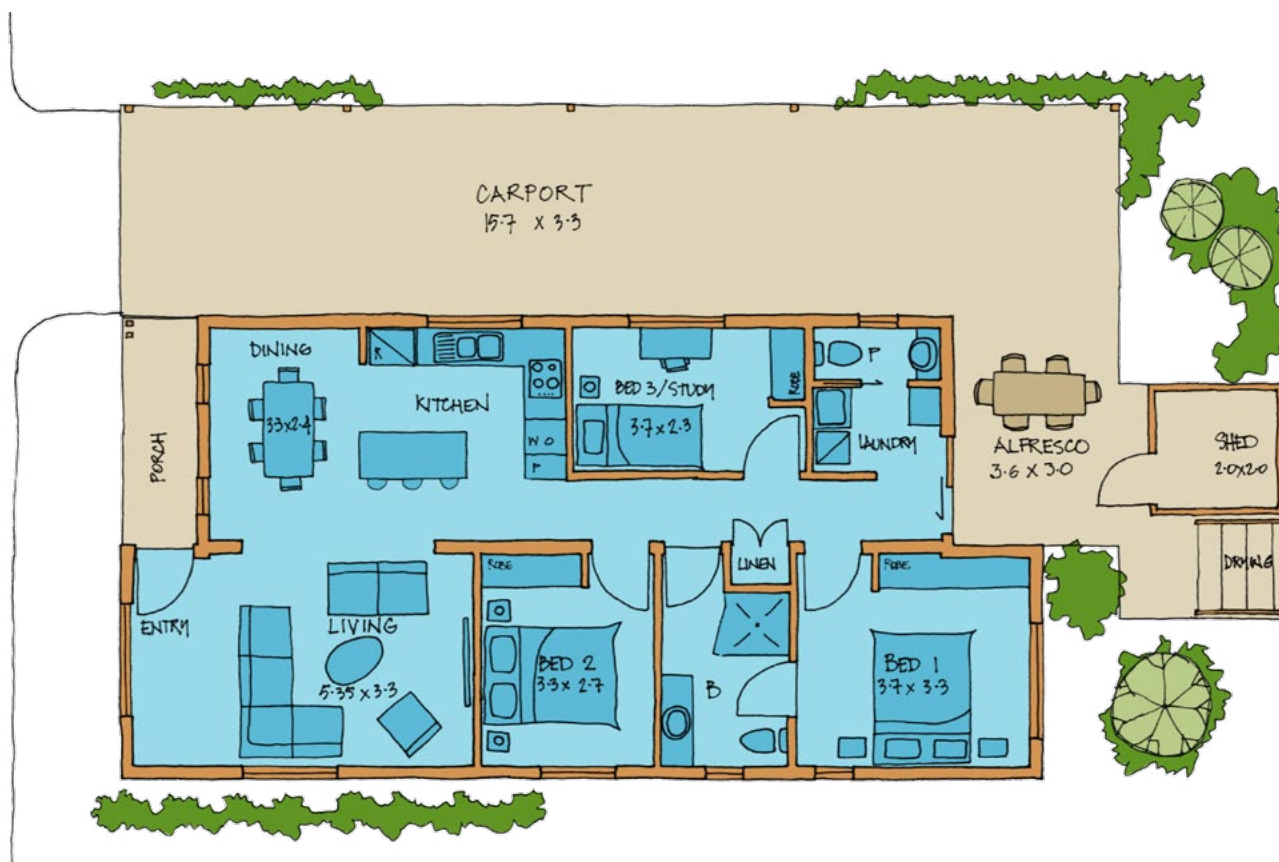

SWEET DREAMS

Bedrooms: 3 WC: 2 Bathrooms: 1 Carports: 2 House: 87 m² Total: 157.8 m²

Providence Lifestyle

Mandurah Resort

Mark Jewell

Sales Consultant for Haynes, Henley Brook & Mandurah Resorts

T 0411 497 111 E markj@providencelifestyle.com.au

Download price list at mandurah.providencelifestyle.com.au

Images are for illustration purposes only and may be subject to change due to availability of materials, compliance or design considerations. Prices and lot sizes are subject to change. Garage doors available on selected sites at an additional cost.

Information correct as of September 2023.

SWEET DREAMS

Bedrooms: 3 WC: 2 Bathrooms: 1 Carparks: 2 House: 87 m² Total: 157.8 m²

Download price list at mandurah.providencelifestyle.com.au

Providence Lifestyle